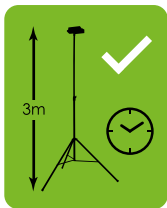

Quick setup. No cables, noise or fuel costs. Ready to use in under 1 minute per light