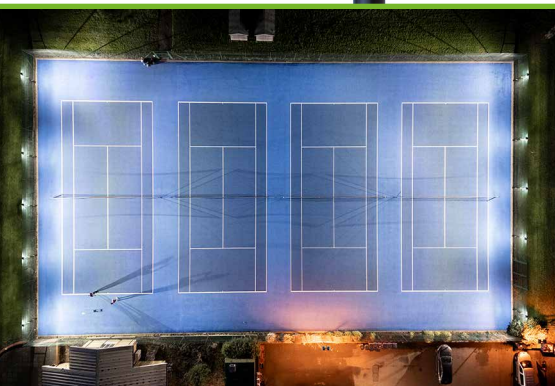

SPORTS-LITE

Portable Rechargeable Sports Training Light

The Sports-LITE portable rechargeable sports training light kits are a fantastic, affordable solution for clubs and organisations to train through the dark winter nights on any pitch or court without requiring planning permission. With no trailing cables and silent battery-powered operation the Sports-LITE is fast to set up on any training area and packs away into the supplied waterproof carry bags for easy transportation and compact storage.