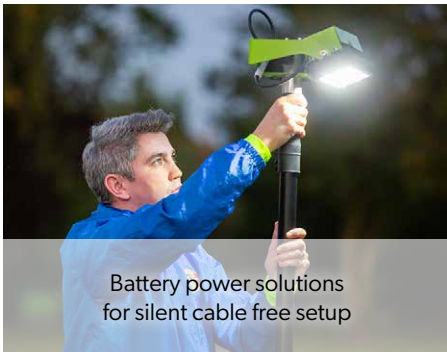

Battery power solutions for silent cable free setup