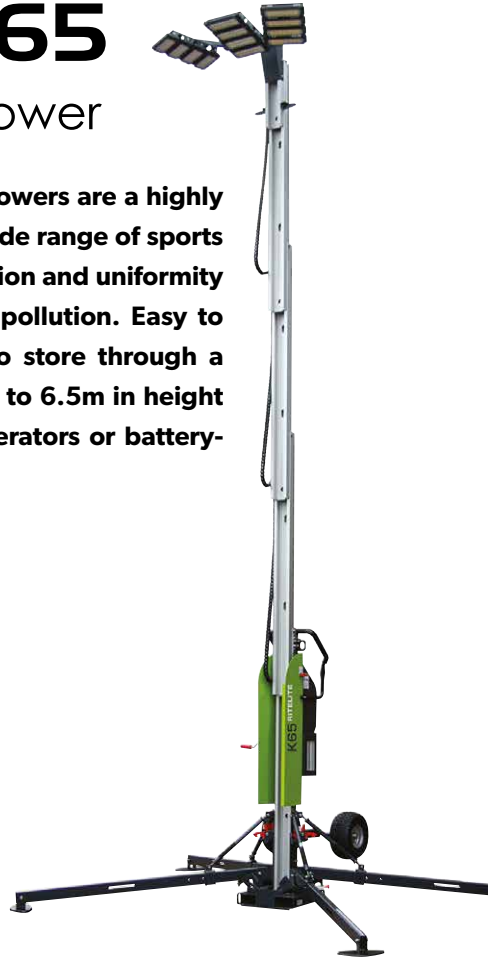

FOOTBALL

TENNIS

RUGBY

NETBALL / MUGA

QUAD POD K65

Mobile Sports Lighting Tower

The Quad Pod K65 mobile sports lighting towers are a highly efficient area floodlighting solution for a wide range of sports applications combining optimised illumination and uniformity with minimised light loss, glare and light pollution. Easy to manoeuvre on any terrain and compact to store through a standard sized door the Quad Pod extends to 6.5m in height and can be powered by mains, diesel generators or battery-powered generators.

Rapid, safe deployment. Up to 6.5m height for match play and training.

High-power LED sports lighting ideal for large outdoor pitches & courts

Optimised for sports. Uniform, high-quality illumination with beam control

180° - 360° adjustable light heads to meet all training requirements

Easy to manoeuvre - will fit through standard doors and gateways

Compact when stowed for easy storage

Approximately 70% lower light pollution than typical lighting tower designs