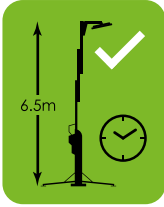

Rapid, safe deployment. Up to 6.5m height for match play and training.

High-power LED sports lighting ideal for large outdoor pitches & courts

Optimised for sports. Uniform, high-quality illumination with beam control