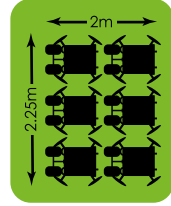

Compact when stowed for easy storage