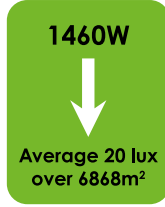

High-power LED sports lighting ideal for large outdoor pitches & courts