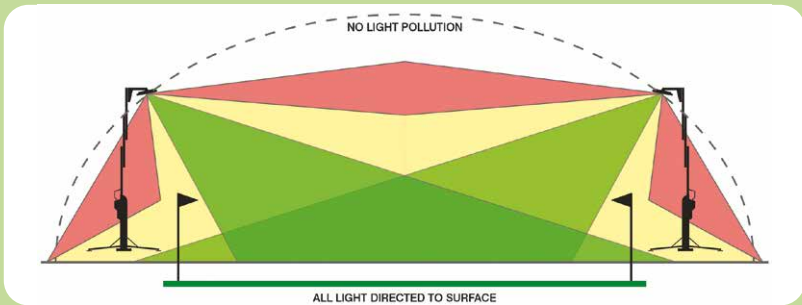

RITELITE BEAM CONTROL

Beam Control ensures all the light is directed towards the required surface offering uniform light for training or playing any sport.

Example of beam control for sports

Beam controlled light,
minimises light pollution