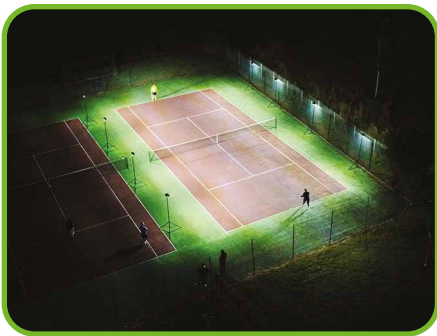

Need low light pollution solution so as not to impact neighbouring houses / areas