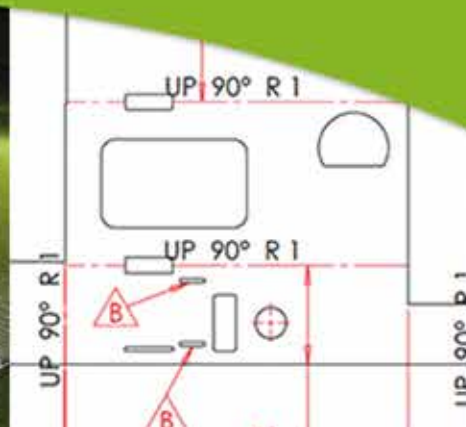

DESIGNED & MANUFACTURED IN THE UK